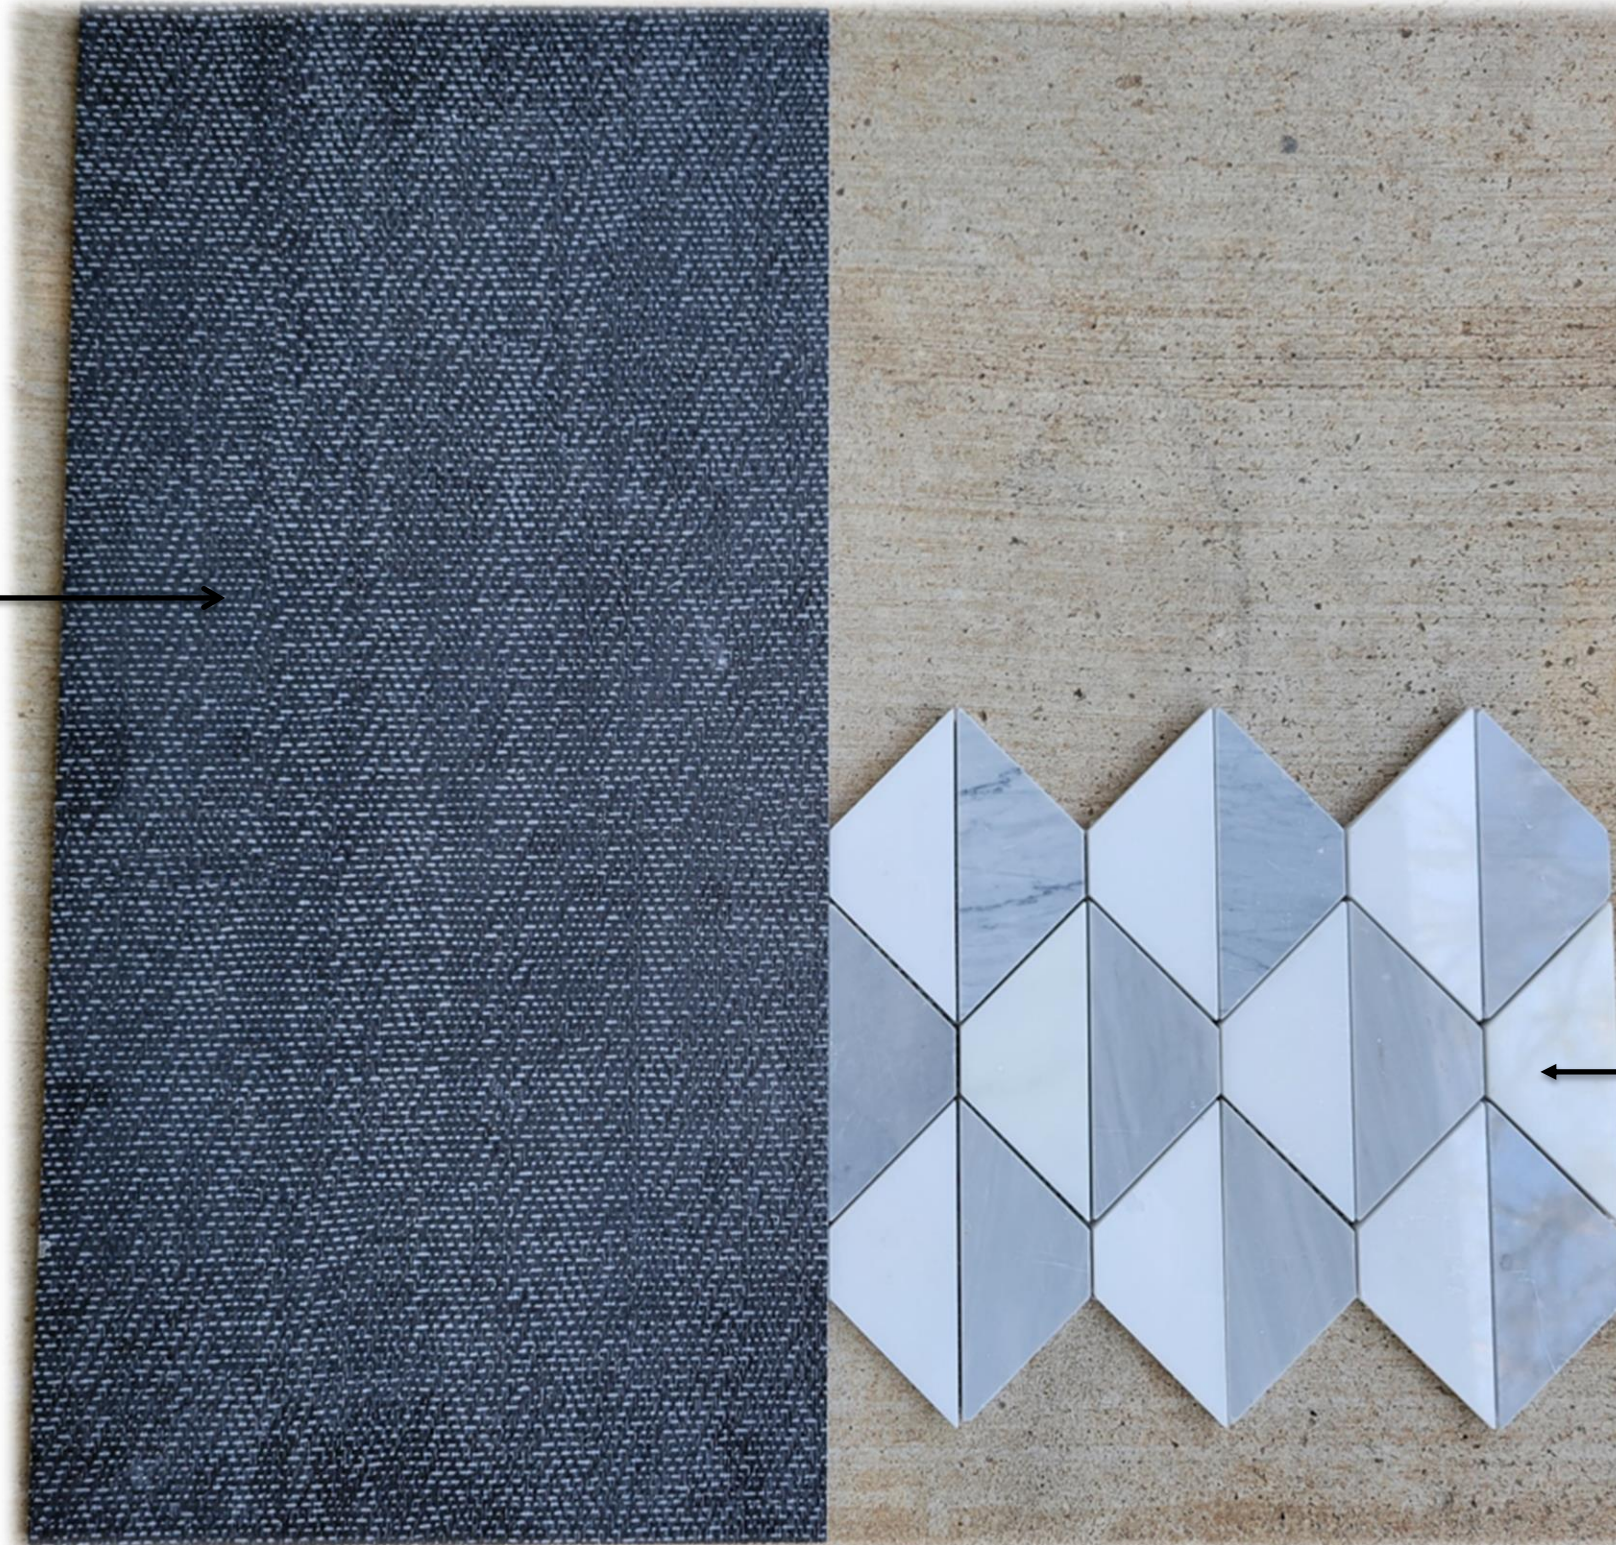

UTILITY ROOM

DETAILS

Notes: Smallest grout line possible on all tile throughout. Use **Bright White** Jolly schluters on all exposed edges.

12" x 24" Floor Tile
Pattern: Straight Stack
Showroom: Arizona Tile & Stone
Item #: Digital Art Night
Grout: Custom Building Products #370
Dove Gray