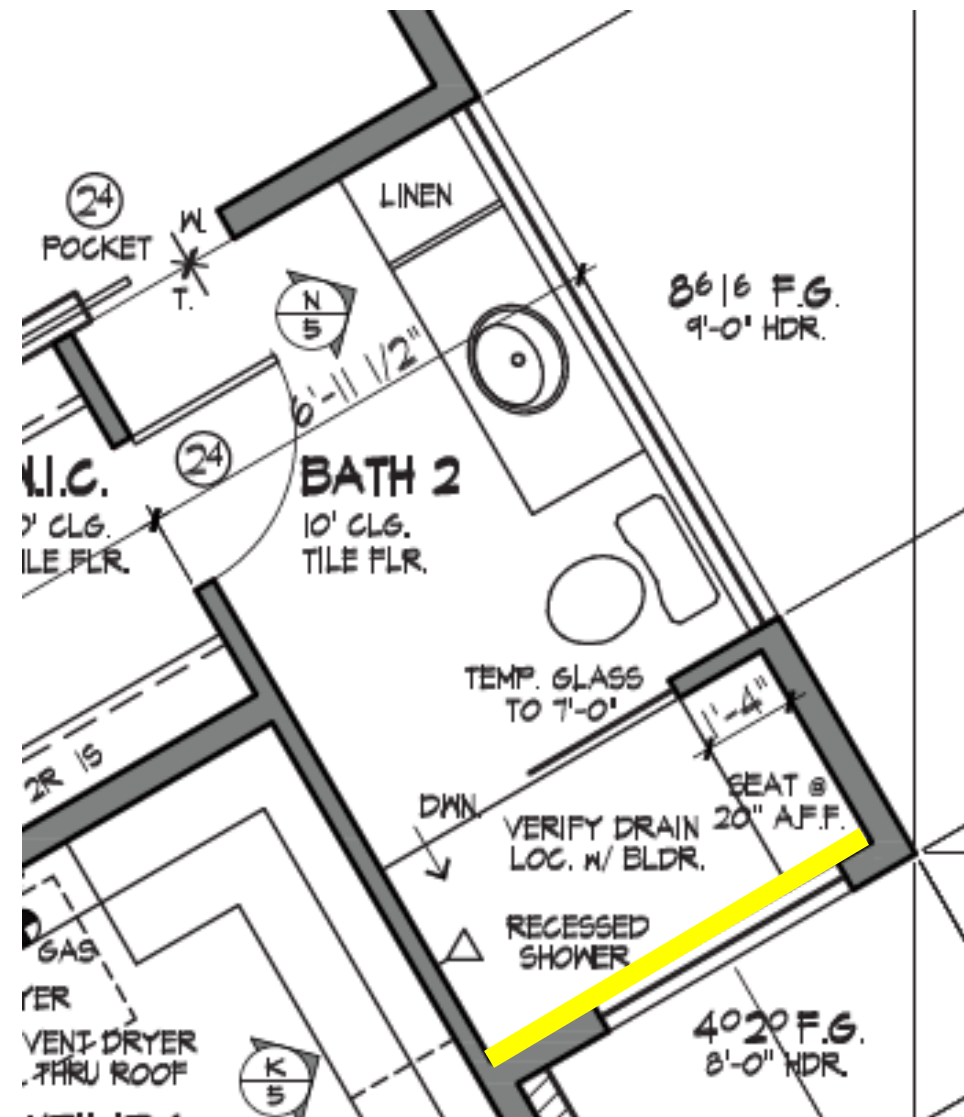

BATH #2

DETAILS

Accent Wall Tile Location