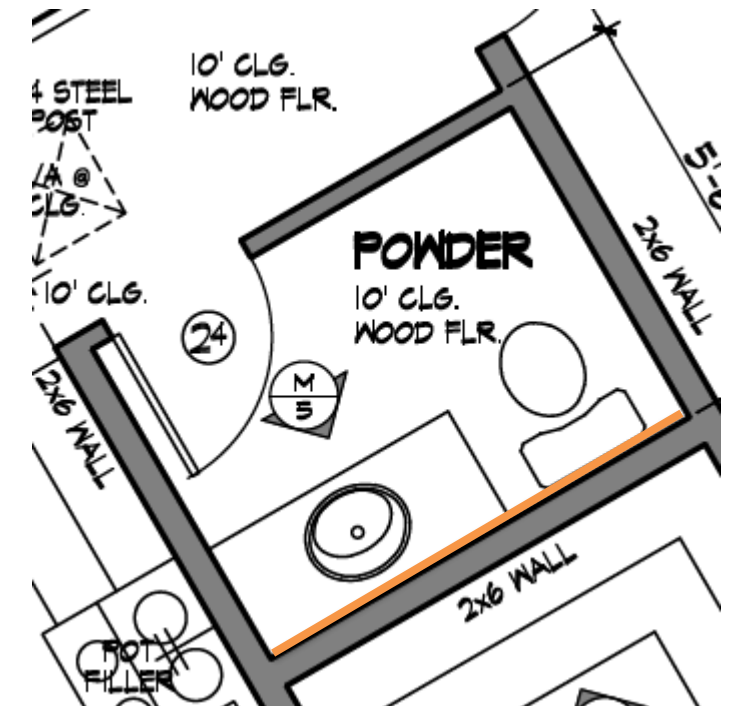

EXTERIOR FLOOR TILE

Notes: Smallest grout line possible on all tile throughout.

12" x 24" Floor Tile
Pattern: 50% Offset
Showroom: Stone Solutions
Item #: SS-LMTRK1224V
Grout: Laticrete #45 Raven

POWDER BATH

DETAILS

Notes: Smallest grout line possible on all tile throughout. Use **Bright White Jolly** schluters on all exposed edges.

Accent Wall Tile
(behind vanity/toilet.
Wall to wall and floor to ceiling)
Pattern: Straight Stack to Match
Pattern on Tile
Showroom: The Tile Shop
Item #: Folhas Quartzo AC
#496017
Grout: Mapei #38 Avalanche