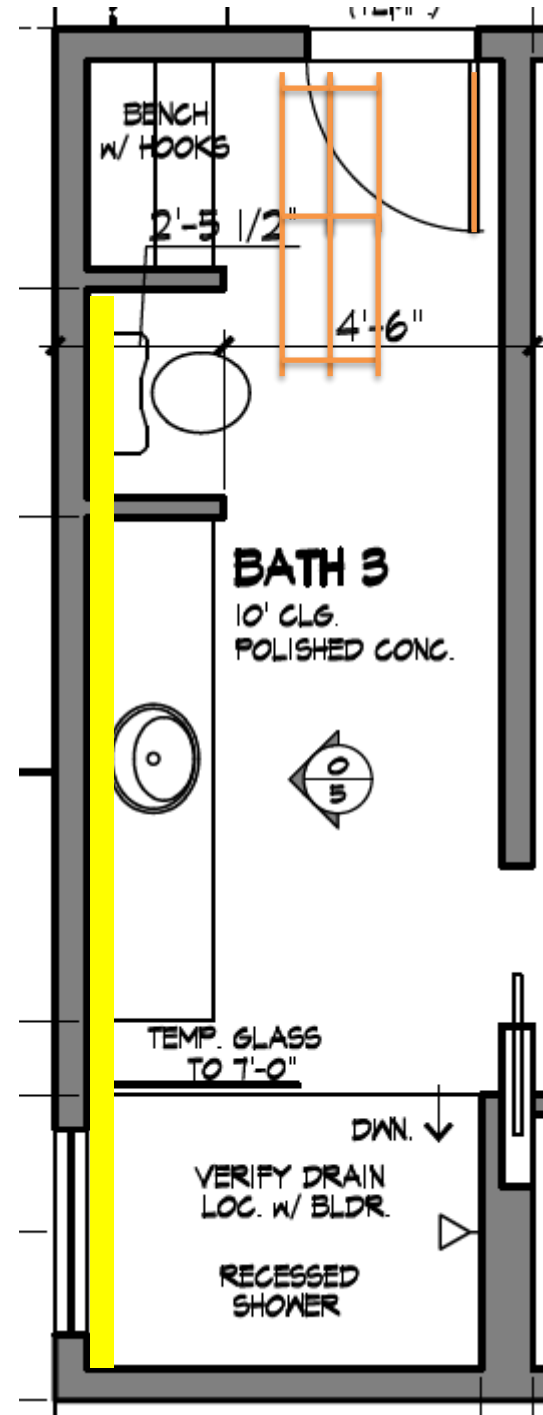

Smallest grout line possible on all tile throughout. Shower wall tile is to go inside of niche & all the way to the ceiling.

18" x 18" Bath Floor Tile
Pattern: Straight Stack
Showroom: The Tile Shop
Item #: Firenze Calacatta Polished
Marble #650254
Grout: Custom Building Products
#640 Arctic White

BATH #3

DETAILS

Notes: Shower seat & curb (if applicable) to be in the same material as countertop.
Smallest grout line possible on all tile throughout. Use **Bright White Jolly** schluters on all exposed edges.
Shower & bathroom wall tile is to go all the way to the ceiling.
Shower wall tile is to go inside of niche.

Bath Floor Tile
Pattern: Straight Stack
Showroom: Stone Solutions
Item #: SS-LMTRK1224V
Grout: MAPEI #27 Silver

Shower & Bathroom Accent Wall Tile
Showroom: Daltile
Item #: 9999471705 Circular BLACK
Grout: Laticrete #22 Midnight Black

BATH #3

DETAILS

Accent Wall Tile Location

BATH #4

DETAILS

Notes: Shower seat & curb (if applicable) to be in the same material as countertop.

Smallest grout line possible on all tile throughout. Use **Bright White** Jolly schluters on all exposed edges.