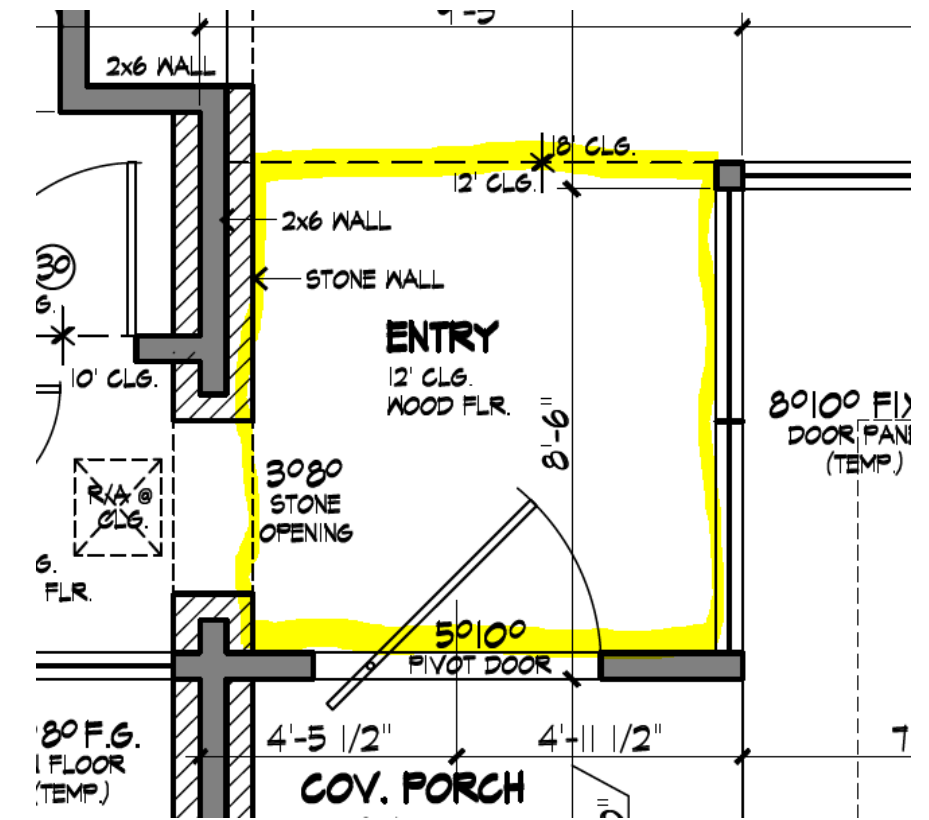

ENGINEERED WOOD FLOOR DETAIL IN ENTRY

Jamie Beckwith
Enigma, Swoop
Black Onyx on Plain White Oak
Clients to Source