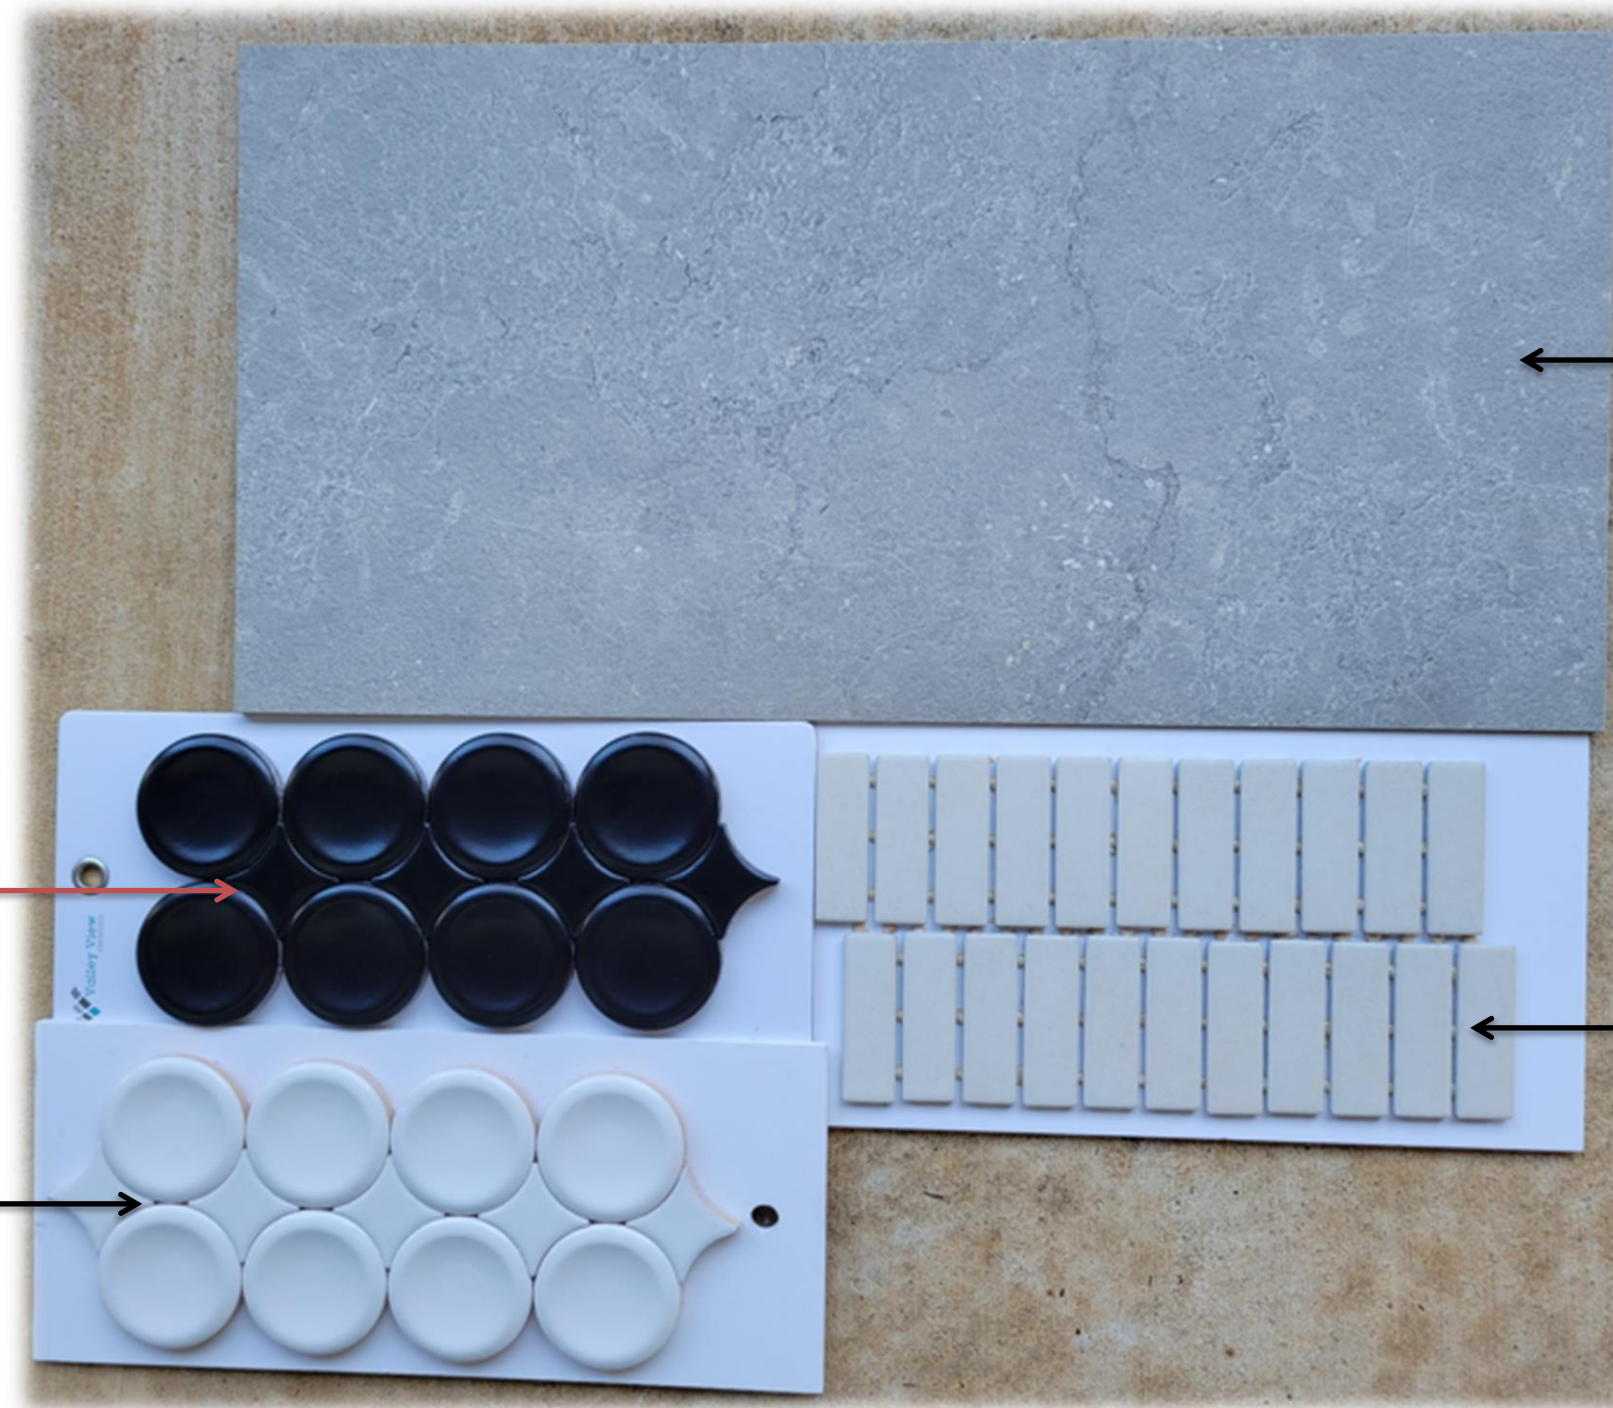

DETAILS

Notes: Smallest grout line possible. Use **Bright White Jolly** schluters on all exposed edges.

Backsplash Tile (countertop to ceiling)
Pattern: Straight Stack (random)
Showroom: The Tile Shop
Item #: Ink Azulejo Artístico White Gold BR
#495927
Grout: Mapei #38 Avalanche

BATH #3

DETAILS

Notes: Shower seat & curb (if applicable) to be in the same material as countertop.
Smallest grout line possible on all tile throughout. Use **Bright White Jolly** schluters on all exposed edges.
Shower & bathroom wall tile is to go all the way to the ceiling.
Shower wall tile is to go inside of niche.