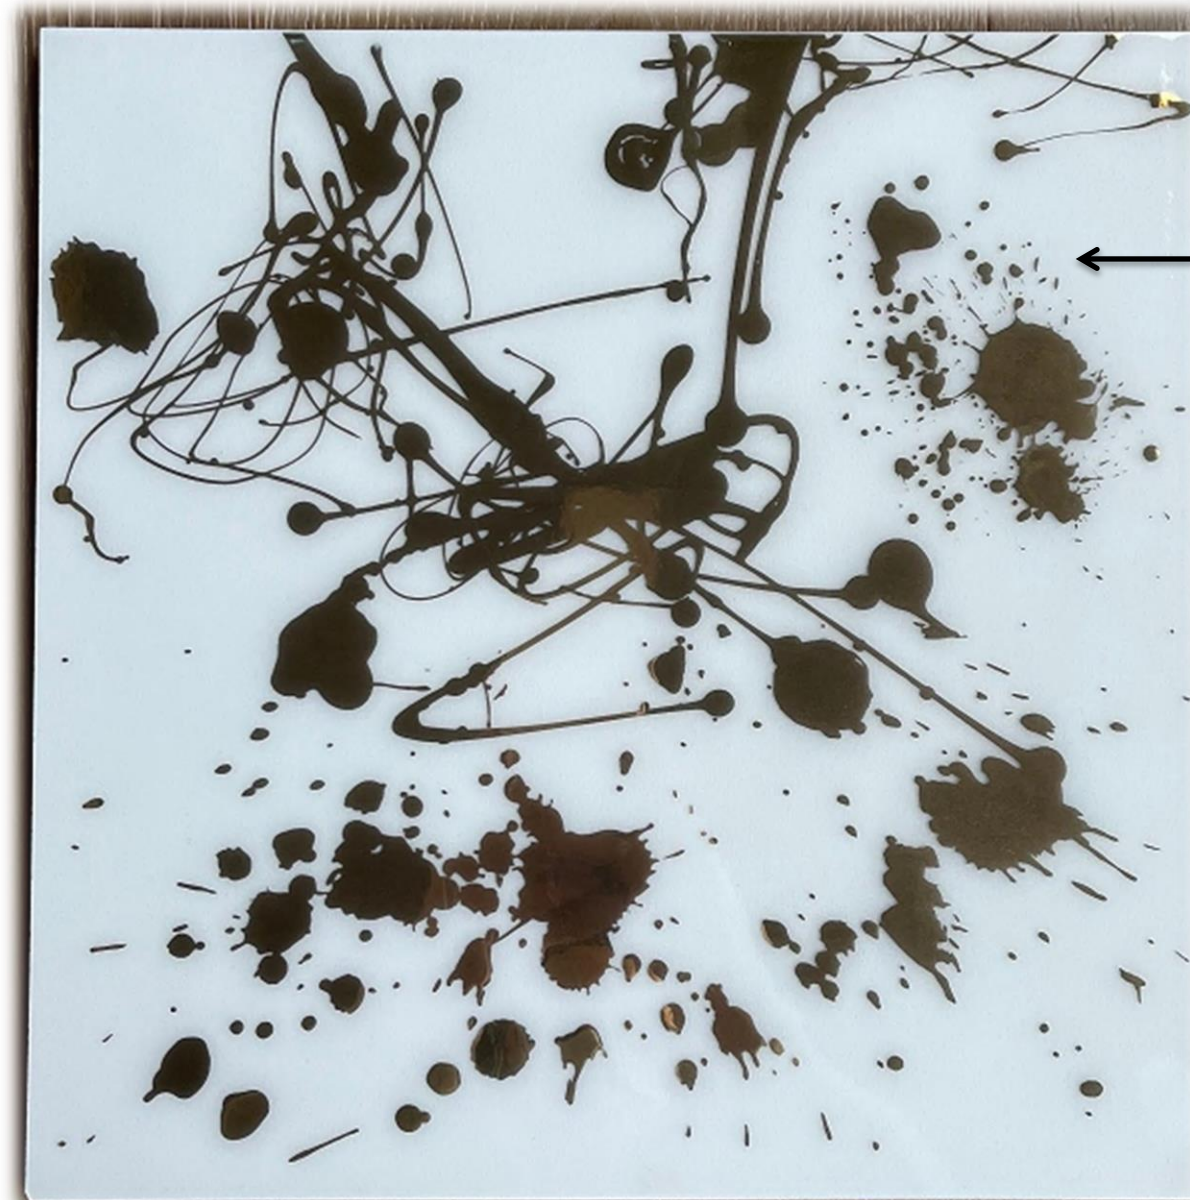

WET BAR

DETAILS

Notes: Smallest grout line possible. Use **Bright White Jolly** schluters on all exposed edges.

Backsplash Tile (countertop to ceiling)
Pattern: Straight Stack (random)
Showroom: The Tile Shop
Item #: Ink Azulejo Artístico White Gold BR
#495927
Grout: Mapei #38 Avalanche