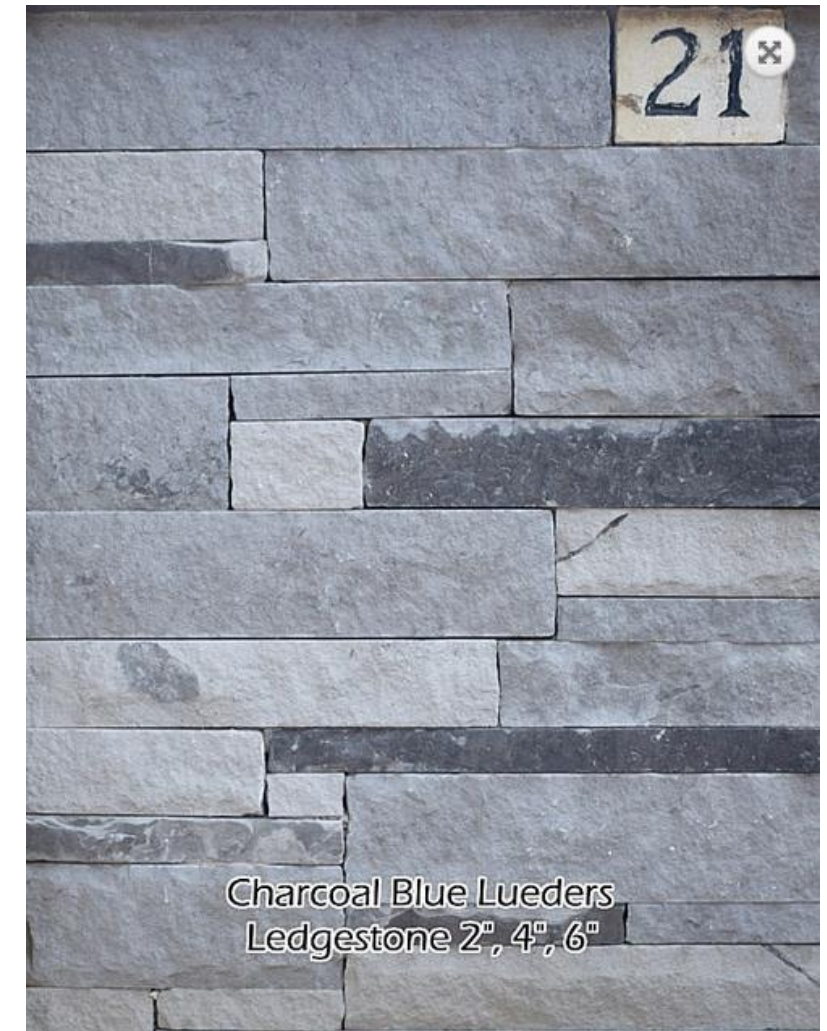

SW 7005 Pure White
Location: Stucco

Stone
Charcoal Blue Lueders

ENGINEERED WOOD THROUGHOUT ENTIRE HOUSE UNLESS OTHERWISE NOTED (INCLUDING STAIRS & 2ND FLOOR)

ENGINEERED WOOD FLOOR DETAIL IN ENTRY

Jamie Beckwith
Enigma, Swoop
Black Onyx on Plain White Oak
Clients to Source